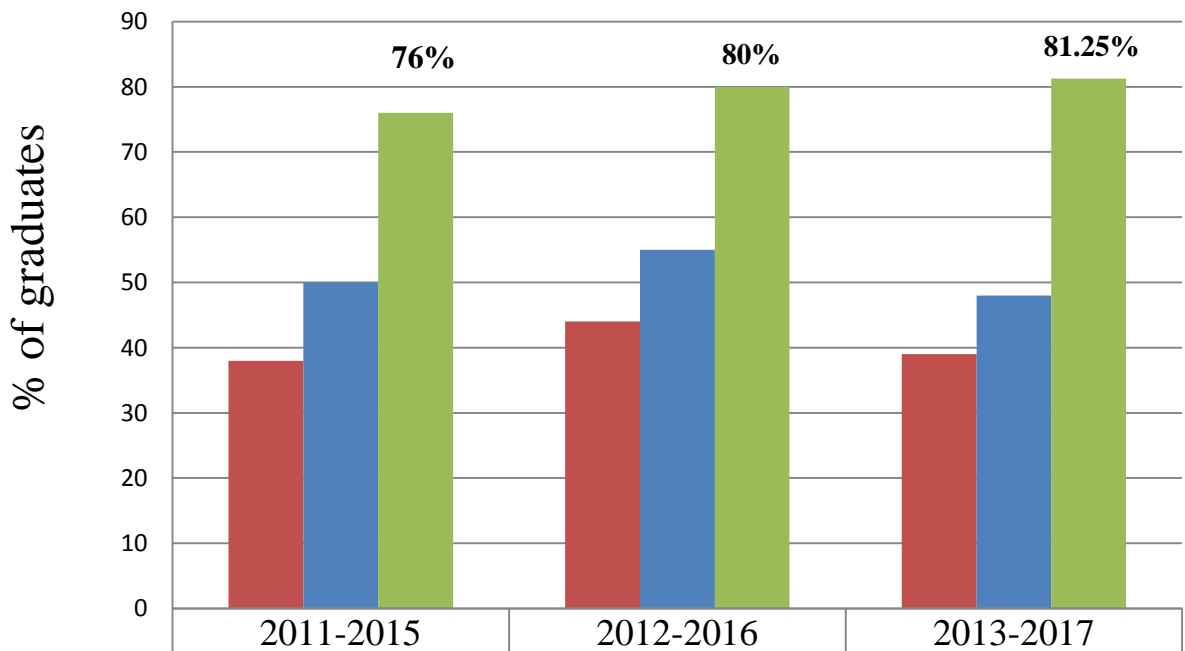

**DEPARTMENT OF AUTOMOBILE ENGINEERING**

**GRADUATES CHART**

■ Graduates	38	44	39
■ No. of Students	50	55	48
■ Percentage (%)	76	80	81.25